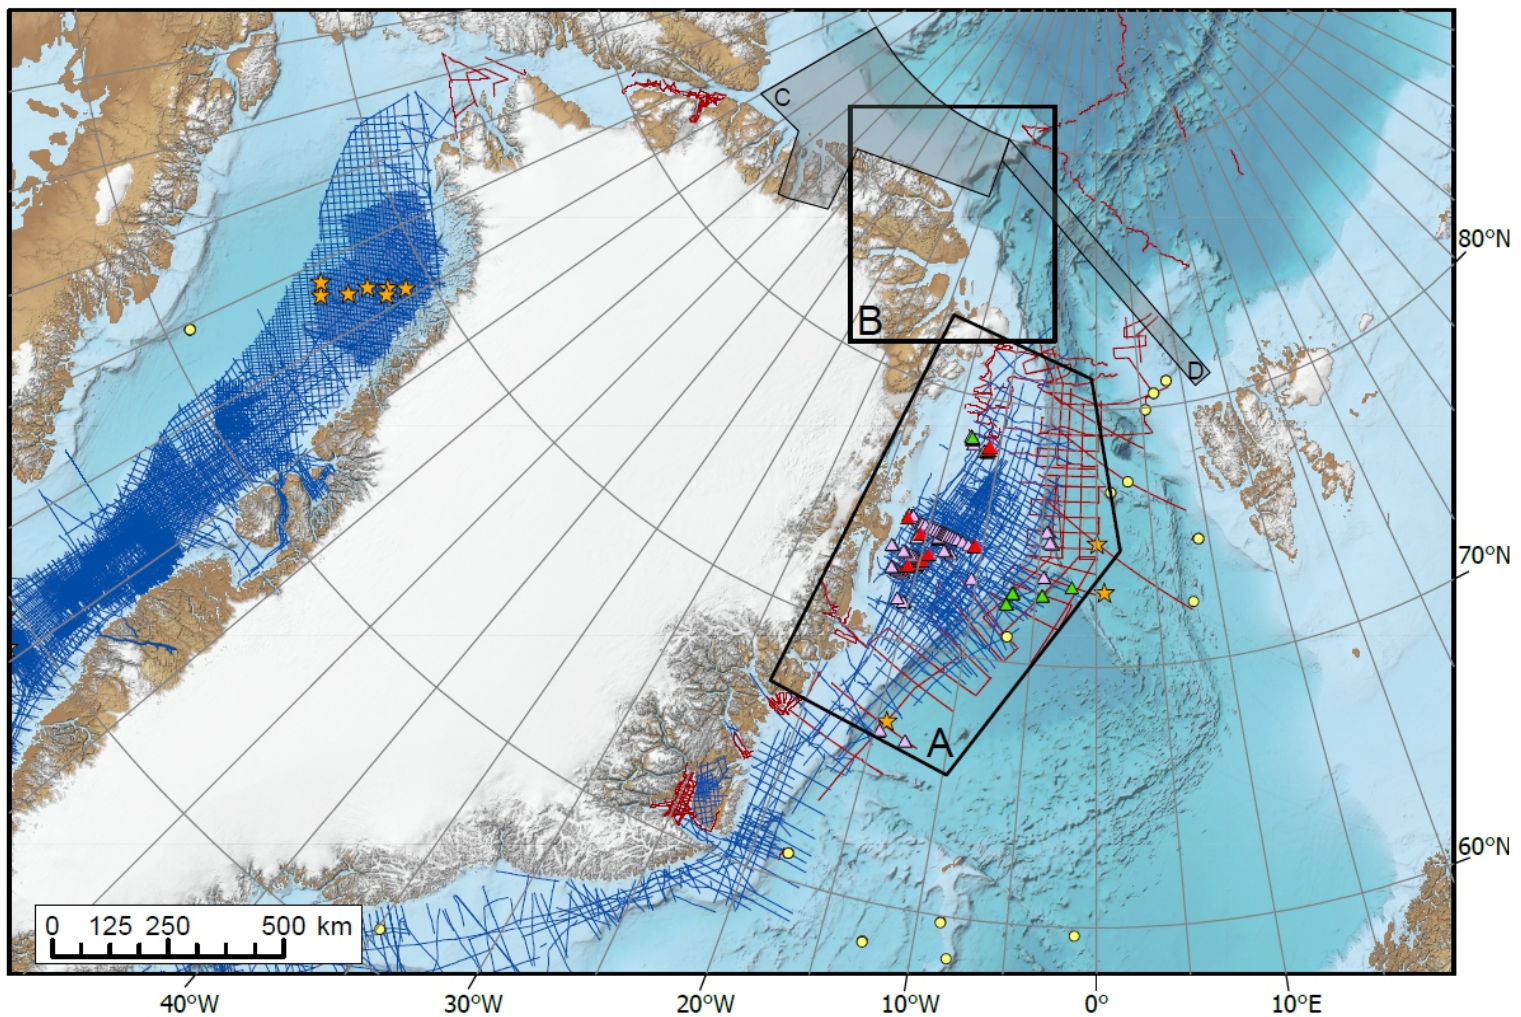

21-23 November 2022, Copenhagen, Denmark

NorthGreen

Northeast Greenland : Unlocking records from sea to land

Theodor Sorgenfrei auditorium
Geological Survey of Denmark and Greenland - GEUS
Øster Voldgade 10, Copenhagen (Denmark)

NorthGreen aims to develop MSP proposals with focus on Northeast Greenland margins (Areas A & B) and the surrounding Arctic Ocean.

Registration:

Letter of interest and background (2 pages)

Deadline 31 July 2022